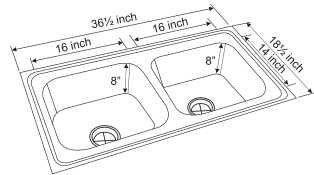

C855781
 Folded Edge - Gloss Finish
 C855771
 Flat Edge - Gloss Finish
 Single Bowl with Drain Board
 (37" L x 18" W x 9" D)

C855681
 Folded Edge - Gloss Finish
 C855671
 Flat Edge - Gloss Finish
 Single Bowl with Drain Board
 (32" L x 20" W x 8" D)

C855099
 Folded Edge - Gloss Finish
 C855199
 Flat Edge - Gloss Finish
 Single Bowl with Drain Board
 (37" L x 18" W x 9" D)

C853199
 Folded Edge - Gloss Finish
 C853799
 Flat Edge - Gloss Finish
 Single Bowl with Drain Board
 (40" L x 20" W x 8" D)

C853099
 Folded Edge - Gloss Finish
 C854599
 Flat Edge - Gloss Finish
 Single Bowl with Vegetable
 Drain Board
 (40" L x 20" W x 8" D)

New Coral Range

C855881
 Folded Edge - Gloss Finish
 C855871
 Flat Edge - Gloss Finish
 Double Bowl Sink
 (36.5" L x 18.5" W x 8" D)