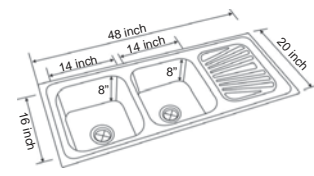

C855099
 Folded Edge - Gloss Finish
 C855199
 Flat Edge - Gloss Finish
 Single Bowl with Drain Board
 (37" L x 18" W x 9" D)

C853199
 Folded Edge - Gloss Finish
 C853799
 Flat Edge - Gloss Finish
 Single Bowl with Drain Board
 (40" L x 20" W x 8" D)

C853099
 Folded Edge - Gloss Finish
 C854599
 Flat Edge - Gloss Finish
 Single Bowl with Vegetable
 Drain Board
 (40" L x 20" W x 8" D)

New Coral Range

C855881
 Folded Edge - Gloss Finish
 C855871
 Flat Edge - Gloss Finish
 Double Bowl Sink
 (36.5" L x 18.5" W x 8" D)

C856181
 Folded Edge - Gloss Finish
 C856171
 Flat Edge - Gloss Finish
 Double Bowl Sink with Drain
 Board (54" L x 18" W x 8" D)

Product at a Glance (Kitchen Sinks)

Category	SKU	Overall Size (Inches)	Bowl Size (Inches)	Gloss Flat	Gloss Folded	Matt Flat	Matt Folded	Matt Undermount
Single Bowl	C852099	18x16	16x14x8	√	√	√		
	C853899							
	C853999							
	C852399	21x18	18x15x8	√	√			
	C854399							
	C854899	24x18	20x16x9		√		√	
	C854999							
	C854099	24x18	24x18x8	√	√	√		
	C852299							
	C853599							
	C855381	18x16	16x14x9	√	√			
	C855371							
C855481	24x20	21x17x8	√	√				
C855471								
C855581	30x18	28x16x9	√	√				
C855571								
C856299	18x16	16x14x8					√	
C856399	24x18	22x16x9						√
C856499	30x18	28x16x9						√
Single Bowl With Drain Board	C852899	36x18	16x14x8	√	√			
	C853699							
	C853199	40x20	16x14x8	√	√			
	C853799							
	C855099	37x18.5	16x14x9		√		√	
	C855199							
	C855681	32x20	16x14x9	√	√			
	C855671							
C855781	37x18	17x15x9	√	√				
C855771								
C856599	36x19	17x15x8						√
Double Bowl	C855881	36.5x18.5	16x14x8	√	√			
	C855871							
	C855981	40x20	15x17x9	√	√			
	C855971							
C856699	31x18	14x16x8						√
Double Bowl With Drain Board	C856081	48x20	16x14x8x2 Bowls	√	√			
	C856071							
	C856181	54x18	17x15x8X2 Bowls	√	√			
	C856171							
C856799	47x19	16x14x8x2 Bowls						√
Single Bowl With Veg Bowl and Drain Board	C853099	40x20	16x14x8	√	√			
	C854599							