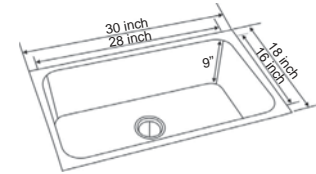

C856599
Single Bowl Sink
Undermount - Matt Finish
(36" L x 19" W x 8" D)

C856699
Double Bowl Sink
Undermount - Matt Finish
(31" L x 18" W x 8" D)

C856799
Double Bowl Sink
Undermount - Matt Finish
(47" L x 19" W x 8" D)

C852299
 Folded Edge - Gloss Finish
 C853599
 Flat Edge - Gloss Finish
 Single Bowl Sink
 (24" L x 18" W x 8" D)

C855381
 Folded Edge - Gloss Finish
 C855371
 Flat Edge - Gloss Finish
 Single Bowl Sink
 (18" L x 16" W x 9" D)

C854899
 Folded Edge - Gloss Finish
 C854999
 Folded Edge - Gloss Finish
 Single Bowl Sink
 (24" L x 18" W x 9" D)

C855481
 Folded Edge - Gloss Finish
 C855471
 Flat Edge - Gloss Finish
 Single Bowl Sink
 (24" L x 20" W x 8" D)

Classic Range

C855581
 Folded Edge - Gloss Finish
 C855571
 Flat Edge - Gloss Finish
 Single Bowl Sink
 (30" L x 18" W x 9" D)

C852899
 Folded Edge - Gloss Finish
 C853699
 Flat Edge - Gloss Finish
 Single Bowl with Drain Board
 (36" L x 18" W x 8" D)