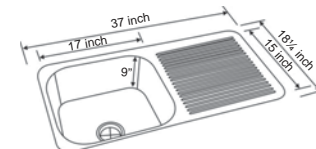

C854899
 Folded Edge - Gloss Finish
 C854999
 Folded Edge - Gloss Finish
 Single Bowl Sink
 (24" L x 18" W x 9" D)

C855481
 Folded Edge - Gloss Finish
 C855471
 Flat Edge - Gloss Finish
 Single Bowl Sink
 (24" L x 20" W x 8" D)

Classic Range

C855581
 Folded Edge - Gloss Finish
 C855571
 Flat Edge - Gloss Finish
 Single Bowl Sink
 (30" L x 18" W x 9" D)

C852899
 Folded Edge - Gloss Finish
 C853699
 Flat Edge - Gloss Finish
 Single Bowl with Drain Board
 (36" L x 18" W x 8" D)

C855781
 Folded Edge - Gloss Finish
 C855771
 Flat Edge - Gloss Finish
 Single Bowl with Drain Board
 (37" L x 18" W x 9" D)

C855681
 Folded Edge - Gloss Finish
 C855671
 Flat Edge - Gloss Finish
 Single Bowl with Drain Board
 (32" L x 20" W x 8" D)