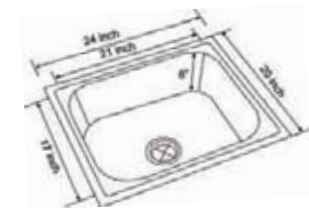

C856599
Single Bowl Sink
Undermount - Matt Finish
(36" L x 19" W x 8" D)

C856699
Double Bowl Sink
Undermount - Matt Finish
(31" L x 18" W x 8" D)

C856799
Double Bowl Sink
Undermount - Matt Finish
(47" L x 19" W x 8" D)

Classic Range

C852099
 Folded Edge - Gloss Finish
 C853899
 Folded Edge - Gloss Finish
 C853999
 Folded Edge - Gloss Finish
 Single Bowl Sink
 (16" L x 18" W x 8" D)

C852399
 Folded Edge - Gloss Finish
 C854399
 Folded Edge - Gloss Finish
 Single Bowl Sink
 (21" L x 18" W x 8" D)

C852299
 Folded Edge - Gloss Finish
 C853599
 Flat Edge - Gloss Finish
 Single Bowl Sink
 (24" L x 18" W x 8" D)

C855381
 Folded Edge - Gloss Finish
 C855371
 Flat Edge - Gloss Finish
 Single Bowl Sink
 (18" L x 16" W x 9" D)

C854899
 Folded Edge - Gloss Finish
 C854999
 Folded Edge - Gloss Finish
 Single Bowl Sink
 (24" L x 18" W x 9" D)

C855481
 Folded Edge - Gloss Finish
 C855471
 Flat Edge - Gloss Finish
 Single Bowl Sink
 (24" L x 20" W x 8" D)