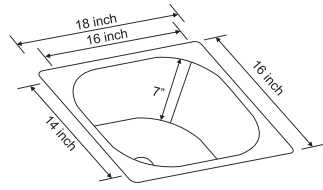

C856599
Single Bowl Sink
Undermount - Matt Finish
(36" L x 19" W x 8" D)

C856699
Double Bowl Sink
Undermount - Matt Finish
(31" L x 18" W x 8" D)

C856799
Double Bowl Sink
Undermount - Matt Finish
(47" L x 19" W x 8" D)

Classic Range

C852099
 Folded Edge - Gloss Finish
 C853899
 Folded Edge - Gloss Finish
 C853999
 Folded Edge - Gloss Finish
 Single Bowl Sink
 (16" L x 18" W x 8" D)

C852399
 Folded Edge - Gloss Finish
 C854399
 Folded Edge - Gloss Finish
 Single Bowl Sink
 (21" L x 18" W x 8" D)

C852299
 Folded Edge - Gloss Finish
 C853599
 Flat Edge - Gloss Finish
 Single Bowl Sink
 (24" L x 18" W x 8" D)

C855381
 Folded Edge - Gloss Finish
 C855371
 Flat Edge - Gloss Finish
 Single Bowl Sink
 (18" L x 16" W x 9" D)