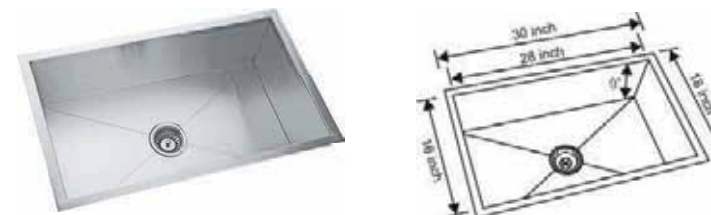

Kitchen Sink

New Coral: New Premium Esqua Range

C856299
Single Bowl Sink
Undermount - Matt Finish
(18" L x 16" W x 8" D)

C856399
Single Bowl Sink
Undermount - Matt Finish
(24" L x 18" W x 9" D)

C856499
Single Bowl Sink
Undermount - Matt Finish
(30" L x 18" W x 9" D)

C856599
Single Bowl Sink
Undermount - Matt Finish
(36" L x 19" W x 8" D)

C856699
Double Bowl Sink
Undermount - Matt Finish
(31" L x 18" W x 8" D)

C856799
Double Bowl Sink
Undermount - Matt Finish
(47" L x 19" W x 8" D)

Classic Range

C852099
 Folded Edge - Gloss Finish
 C853899
 Folded Edge - Gloss Finish
 C853999
 Folded Edge - Gloss Finish
 Single Bowl Sink
 (16" L x 18" W x 8" D)

C852399
 Folded Edge - Gloss Finish
 C854399
 Folded Edge - Gloss Finish
 Single Bowl Sink
 (21" L x 18" W x 8" D)

C852299
 Folded Edge - Gloss Finish
 C853599
 Flat Edge - Gloss Finish
 Single Bowl Sink
 (24" L x 18" W x 8" D)

C855381
 Folded Edge - Gloss Finish
 C855371
 Flat Edge - Gloss Finish
 Single Bowl Sink
 (18" L x 16" W x 9" D)