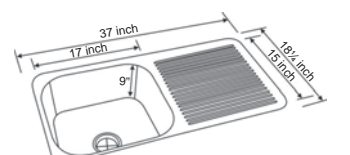

C855099
Folded Edge - Gloss Finish
C855199
Flat Edge - Gloss Finish
Single Bowl with Drain Board
(37" L x 18" W x 9" D)