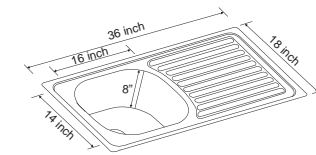

C852299
 Folded Edge - Gloss Finish
 C853599
 Flat Edge - Gloss Finish
 Single Bowl Sink
 (24" L x 18" W x 8" D)

C855381
 Folded Edge - Gloss Finish
 C855371
 Flat Edge - Gloss Finish
 Single Bowl Sink
 (18" L x 16" W x 9" D)

C854899
 Folded Edge - Gloss Finish
 C854999
 Folded Edge - Gloss Finish
 Single Bowl Sink
 (24" L x 18" W x 9" D)

C855481
 Folded Edge - Gloss Finish
 C855471
 Flat Edge - Gloss Finish
 Single Bowl Sink
 (24" L x 20" W x 8" D)

Classic Range

C855581
 Folded Edge - Gloss Finish
 C855571
 Flat Edge - Gloss Finish
 Single Bowl Sink
 (30" L x 18" W x 9" D)

C852899
 Folded Edge - Gloss Finish
 C853699
 Flat Edge - Gloss Finish
 Single Bowl with Drain Board
 (36" L x 18" W x 8" D)