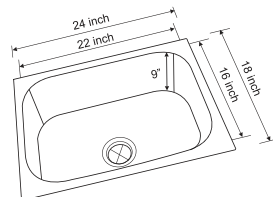

C854899
Folded Edge - Gloss Finish
C854999
Folded Edge - Gloss Finish
Single Bowl Sink
(24" L x 18" W x 9" D)