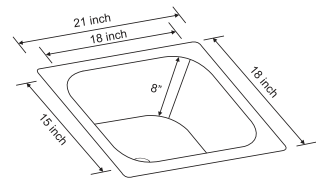

C856599
Single Bowl Sink
Undermount - Matt Finish
(36" L x 19" W x 8" D)

C856699
Double Bowl Sink
Undermount - Matt Finish
(31" L x 18" W x 8" D)

C856799
Double Bowl Sink
Undermount - Matt Finish
(47" L x 19" W x 8" D)

Classic Range

C852099
 Folded Edge - Gloss Finish
 C853899
 Folded Edge - Gloss Finish
 C853999
 Folded Edge - Gloss Finish
 Single Bowl Sink
 (16" L x 18" W x 8" D)

C852399
 Folded Edge - Gloss Finish
 C854399
 Folded Edge - Gloss Finish
 Single Bowl Sink
 (21" L x 18" W x 8" D)

C852299
 Folded Edge - Gloss Finish
 C853599
 Flat Edge - Gloss Finish
 Single Bowl Sink
 (24" L x 18" W x 8" D)

C855381
 Folded Edge - Gloss Finish
 C855371
 Flat Edge - Gloss Finish
 Single Bowl Sink
 (18" L x 16" W x 9" D)