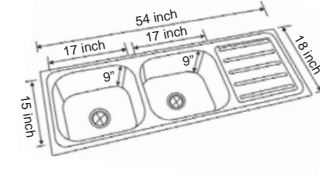

C855099
 Folded Edge - Gloss Finish
 C855199
 Flat Edge - Gloss Finish
 Single Bowl with Drain Board
 (37" L x 18" W x 9" D)

C853199
 Folded Edge - Gloss Finish
 C853799
 Flat Edge - Gloss Finish
 Single Bowl with Drain Board
 (40" L x 20" W x 8" D)

C853099
 Folded Edge - Gloss Finish
 C854599
 Flat Edge - Gloss Finish
 Single Bowl with Vegetable
 Drain Board
 (40" L x 20" W x 8" D)

New Coral Range

C855881
 Folded Edge - Gloss Finish
 C855871
 Flat Edge - Gloss Finish
 Double Bowl Sink
 (36.5" L x 18.5" W x 8" D)

C856181
 Folded Edge - Gloss Finish
 C856171
 Flat Edge - Gloss Finish
 Double Bowl Sink with Drain
 Board (54" L x 18" W x 8" D)

Product at a Glance (Kitchen Sinks)

Category	SKU	Overall Size (Inches)	Bowl Size (Inches)	Gloss Flat	Gloss Folded	Matt Flat	Matt Folded	Matt Undermount
Single Bowl	C852099	18x16	16x14x8	√	√	√		
	C853899							
	C853999							
	C852399	21x18	18x15x8	√	√			
	C854399							
	C854899	24x18	20x16x9		√		√	
	C854999							
	C854099	24x18	24x18x8	√	√	√		
	C852299							
	C853599							
	C855381	18x16	16x14x9	√	√			
	C855371							
C855481	24x20	21x17x8	√	√				
C855471								
C855581	30x18	28x16x9	√	√				
C855571								
C856299	18x16	16x14x8					√	
C856399	24x18	22x16x9						√
C856499	30x18	28x16x9						√
Single Bowl With Drain Board	C852899	36x18	16x14x8	√	√			
	C853699							
	C853199	40x20	16x14x8	√	√			
	C853799							
	C855099	37x18.5	16x14x9		√		√	
	C855199							
	C855681	32x20	16x14x9	√	√			
	C855671							
C855781	37x18	17x15x9	√	√				
C855771								
C856599	36x19	17x15x8						√
Double Bowl	C855881	36.5x18.5	16x14x8	√	√			
	C855871							
	C855981	40x20	15x17x9	√	√			
	C855971							
C856699	31x18	14x16x8						√
Double Bowl With Drain Board	C856081	48x20	16x14x8x2 Bowls	√	√			
	C856071							
	C856181	54x18	17x15x8X2 Bowls	√	√			
	C856171							
C856799	47x19	16x14x8x2 Bowls						√
Single Bowl With Veg Bowl and Drain Board	C853099	40x20	16x14x8	√	√			
	C854599							