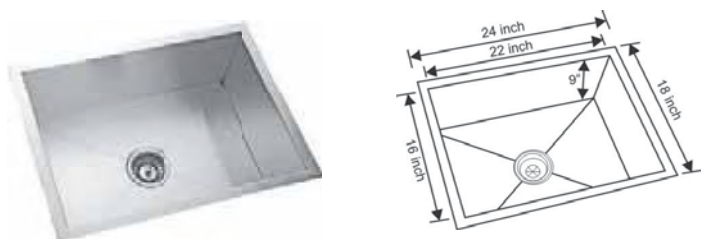

Kitchen Sink

New Coral: New Premium Esqua Range

C856299
Single Bowl Sink
Undermount - Matt Finish
(18" L x 16" W x 8" D)

C856399
Single Bowl Sink
Undermount - Matt Finish
(24" L x 18" W x 9" D)

C856499
Single Bowl Sink
Undermount - Matt Finish
(30" L x 18" W x 9" D)

C856599
Single Bowl Sink
Undermount - Matt Finish
(36" L x 19" W x 8" D)

C856699
Double Bowl Sink
Undermount - Matt Finish
(31" L x 18" W x 8" D)

C856799
Double Bowl Sink
Undermount - Matt Finish
(47" L x 19" W x 8" D)

Classic Range

C852099
 Folded Edge - Gloss Finish
 C853899
 Folded Edge - Gloss Finish
 C853999
 Folded Edge - Gloss Finish
 Single Bowl Sink
 (16" L x 18" W x 8" D)

C852399
 Folded Edge - Gloss Finish
 C854399
 Folded Edge - Gloss Finish
 Single Bowl Sink
 (21" L x 18" W x 8" D)

C852299
 Folded Edge - Gloss Finish
 C853599
 Flat Edge - Gloss Finish
 Single Bowl Sink
 (24" L x 18" W x 8" D)

C855381
 Folded Edge - Gloss Finish
 C855371
 Flat Edge - Gloss Finish
 Single Bowl Sink
 (18" L x 16" W x 9" D)