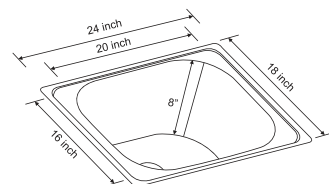

C856599
Single Bowl Sink
Undermount - Matt Finish
(36" L x 19" W x 8" D)

C856699
Double Bowl Sink
Undermount - Matt Finish
(31" L x 18" W x 8" D)

C856799
Double Bowl Sink
Undermount - Matt Finish
(47" L x 19" W x 8" D)

Classic Range

C852099
 Folded Edge - Gloss Finish
 C853899
 Folded Edge - Gloss Finish
 C853999
 Folded Edge - Gloss Finish
 Single Bowl Sink
 (16" L x 18" W x 8" D)

C852399
 Folded Edge - Gloss Finish
 C854399
 Folded Edge - Gloss Finish
 Single Bowl Sink
 (21" L x 18" W x 8" D)

C852299
 Folded Edge - Gloss Finish
 C853599
 Flat Edge - Gloss Finish
 Single Bowl Sink
 (24" L x 18" W x 8" D)

C855381
 Folded Edge - Gloss Finish
 C855371
 Flat Edge - Gloss Finish
 Single Bowl Sink
 (18" L x 16" W x 9" D)