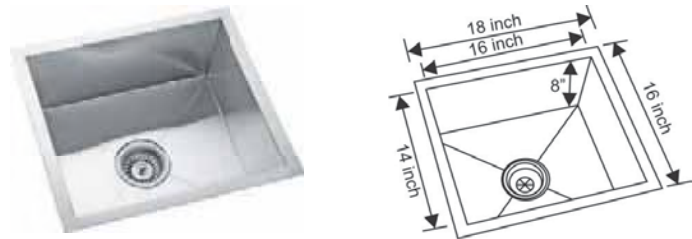

Kitchen Sink

New Coral: New Premium Esqua Range

C856299
Single Bowl Sink
Undermount - Matt Finish
(18" L x 16" W x 8" D)

C856399
Single Bowl Sink
Undermount - Matt Finish
(24" L x 18" W x 9" D)

C856499
Single Bowl Sink
Undermount - Matt Finish
(30" L x 18" W x 9" D)

C856599
Single Bowl Sink
Undermount - Matt Finish
(36" L x 19" W x 8" D)

C856699
Double Bowl Sink
Undermount - Matt Finish
(31" L x 18" W x 8" D)

C856799
Double Bowl Sink
Undermount - Matt Finish
(47" L x 19" W x 8" D)

Classic Range

C852099
 Folded Edge - Gloss Finish
 C853899
 Folded Edge - Gloss Finish
 C853999
 Folded Edge - Gloss Finish
 Single Bowl Sink
 (16" L x 18" W x 8" D)

C852399
 Folded Edge - Gloss Finish
 C854399
 Folded Edge - Gloss Finish
 Single Bowl Sink
 (21" L x 18" W x 8" D)

C852299
 Folded Edge - Gloss Finish
 C853599
 Flat Edge - Gloss Finish
 Single Bowl Sink
 (24" L x 18" W x 8" D)

C855381
 Folded Edge - Gloss Finish
 C855371
 Flat Edge - Gloss Finish
 Single Bowl Sink
 (18" L x 16" W x 9" D)