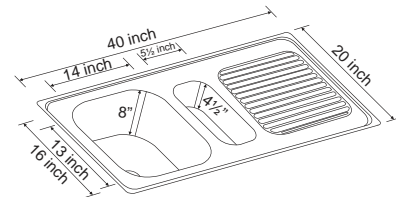

C853099
Folded Edge - Gloss Finish
C854599
Flat Edge - Gloss Finish
Single Bowl with Vegetable
Drain Board
(40" L x 20" W x 8" D)