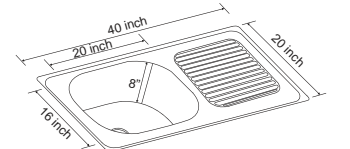

Classic Range

C855581
 Folded Edge - Gloss Finish
 C855571
 Flat Edge - Gloss Finish
 Single Bowl Sink
 (30" L x 18" W x 9" D)

C852899
 Folded Edge - Gloss Finish
 C853699
 Flat Edge - Gloss Finish
 Single Bowl with Drain Board
 (36" L x 18" W x 8" D)

C855781
 Folded Edge - Gloss Finish
 C855771
 Flat Edge - Gloss Finish
 Single Bowl with Drain Board
 (37" L x 18" W x 9" D)

C855681
 Folded Edge - Gloss Finish
 C855671
 Flat Edge - Gloss Finish
 Single Bowl with Drain Board
 (32" L x 20" W x 8" D)

C855099
 Folded Edge - Gloss Finish
 C855199
 Flat Edge - Gloss Finish
 Single Bowl with Drain Board
 (37" L x 18" W x 9" D)

C853199
 Folded Edge - Gloss Finish
 C853799
 Flat Edge - Gloss Finish
 Single Bowl with Drain Board
 (40" L x 20" W x 8" D)