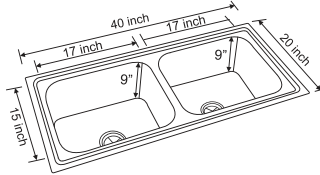

C855981
Folded Edge - Gloss Finish
C855971
Flat Edge - Gloss Finish
Double Bowl Sink
(40" L x 20" W x 8" D)