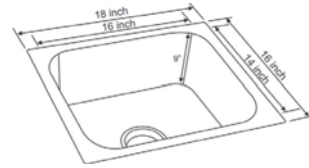

C856599
Single Bowl Sink
Undermount - Matt Finish
(36" L x 19" W x 8" D)

C856699
Double Bowl Sink
Undermount - Matt Finish
(31" L x 18" W x 8" D)

C856799
Double Bowl Sink
Undermount - Matt Finish
(47" L x 19" W x 8" D)

Classic Range

C852099
 Folded Edge - Gloss Finish
 C853899
 Folded Edge - Gloss Finish
 C853999
 Folded Edge - Gloss Finish
 Single Bowl Sink
 (16" L x 18" W x 8" D)

C852399
 Folded Edge - Gloss Finish
 C854399
 Folded Edge - Gloss Finish
 Single Bowl Sink
 (21" L x 18" W x 8" D)

C852299
 Folded Edge - Gloss Finish
 C853599
 Flat Edge - Gloss Finish
 Single Bowl Sink
 (24" L x 18" W x 8" D)

C855381
 Folded Edge - Gloss Finish
 C855371
 Flat Edge - Gloss Finish
 Single Bowl Sink
 (18" L x 16" W x 9" D)